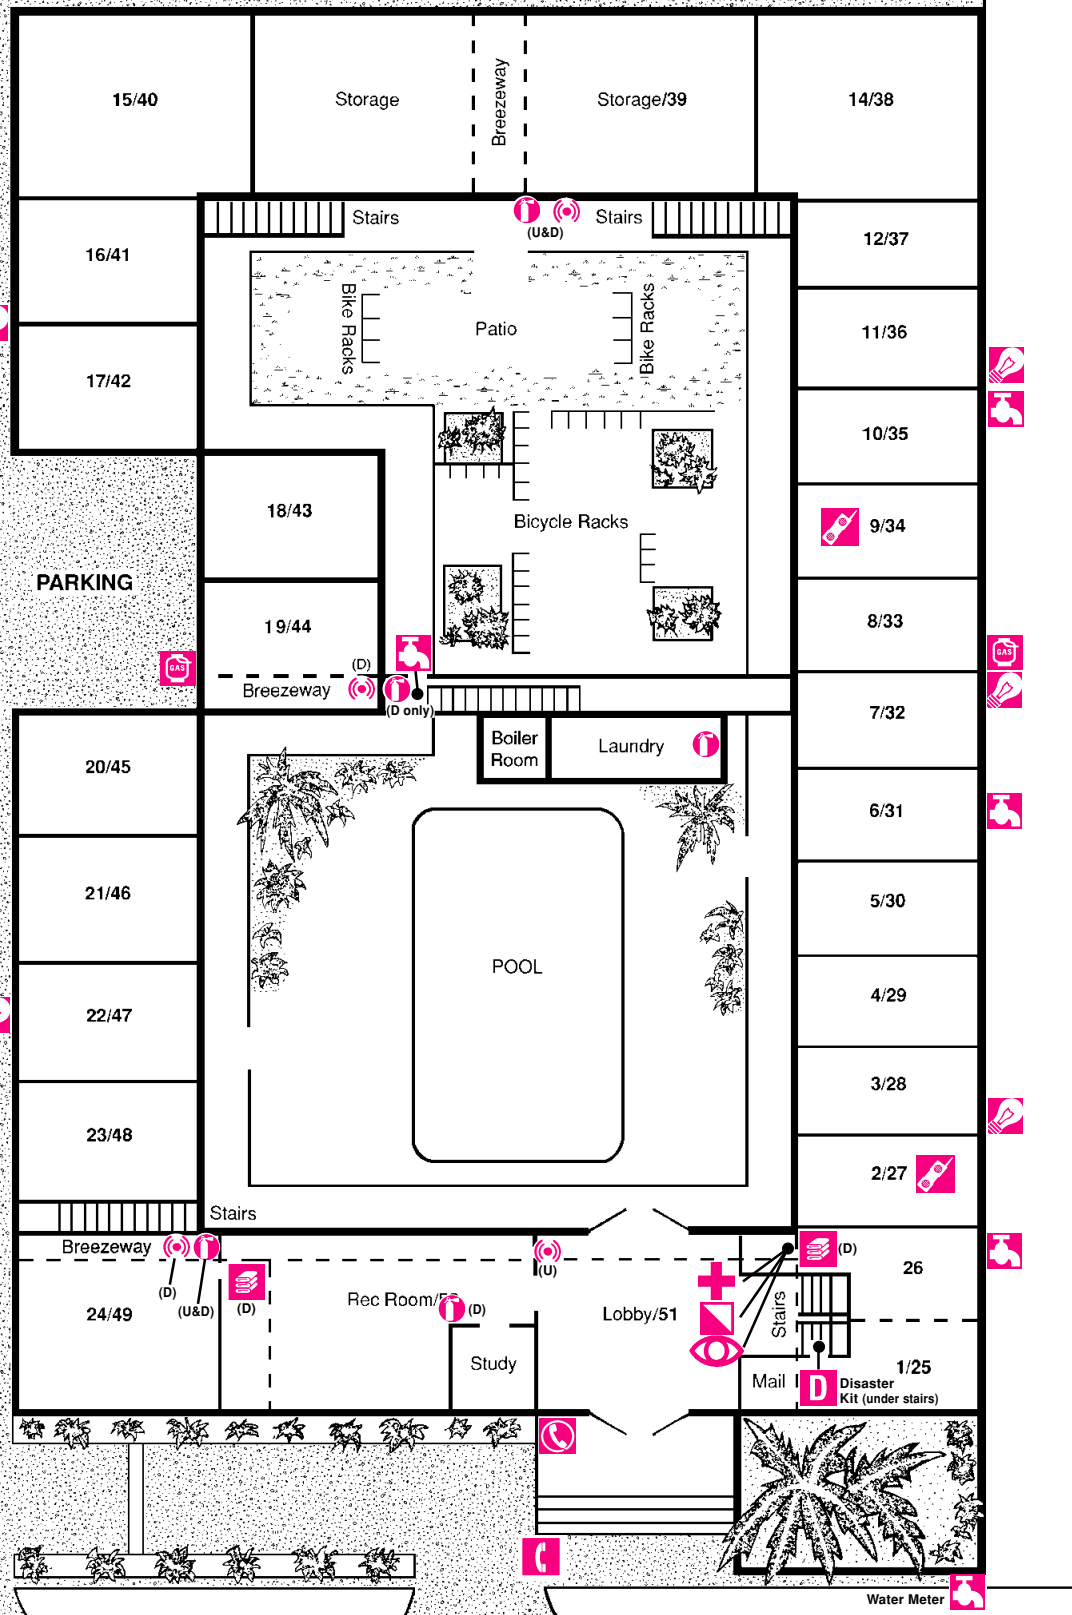

El Dorado Apartments

PARKING

TO UCSB

EL COLEGIO ROAD

TO STORKE ROAD

El Dorado Apartments

Emergency Information Legend

-  Evacuation Site
(at Storke Field)
-  Disaster Kit Location
(under stairs)
-  Gas Shut-Off Location
(at each building)
-  Water Shut-Off Location
(at each building)
-  Electrical Main
-  First Aid
-  Safety Corner
-  Emergency Radio
-  Eye Wash Station
-  Blanket Location
-  Fire Alarm Pull-Box
-  Fire Extinguisher
(upstairs and downstairs)
-  Campus Emergency Phone
-  Pay Phone

(U)=Upstairs (D)=Downstairs

Resident Coordinator: Apt #9, 27

Apartment Living Assistant Coordinator: Apt #1

Housing & Residential Services
University of California, Santa Barbara

Design: Flannery Designs&Graphics