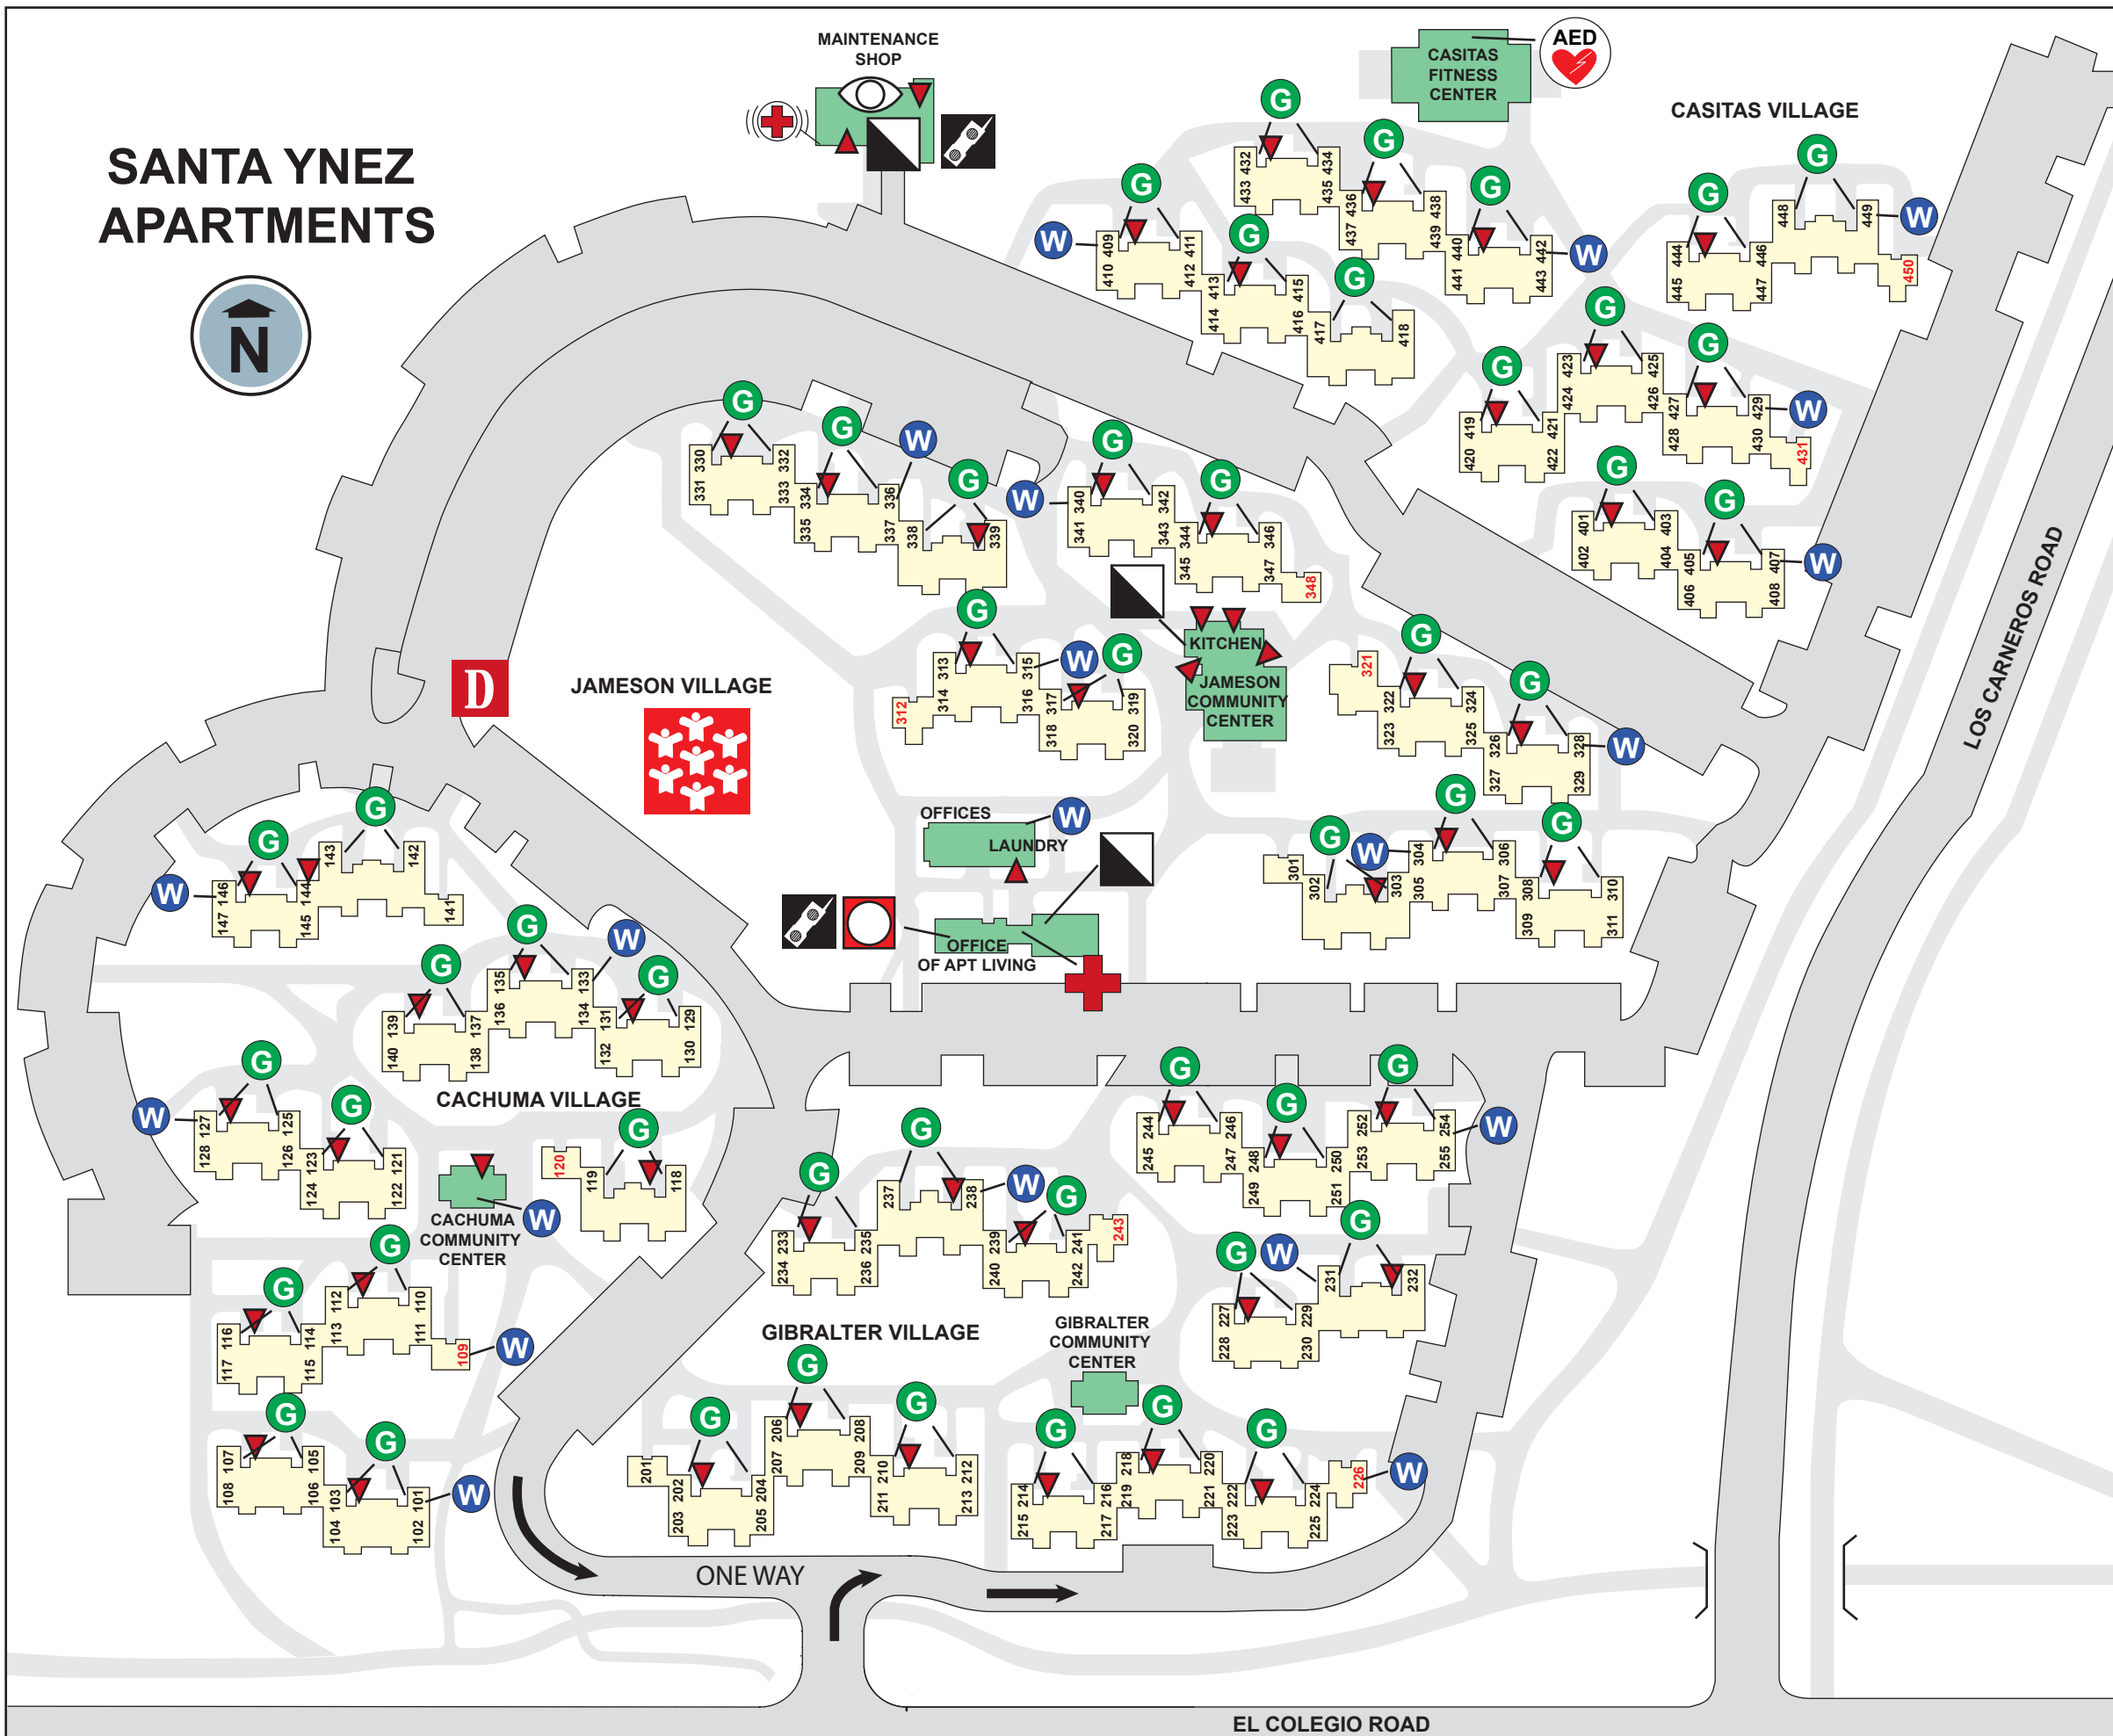

SANTA YNEZ APARTMENTS

SANTA YNEZ APARTMENTS

LEGEND

	EVACUATION SITE
	DISASTER KIT
	WATER SHUT-OFF
	GAS SHUT-OFF
	COMMAND CENTER (HOUSING TWO)
	EYE WASH STATION
	EMERGENCY RADIO
	FIRST AID KIT
	EMERG. INFO. DEVICE
	FIRE EXTINGUISHER
	SAFETY CORNER
	AUTOMATED EXTERNAL DEFIBRILLATOR
	COMMON ROOMS
	LIVE IN STAFF

HOUSING AND RESIDENTIAL SERVICES
UNIVERSITY OF CALIFORNIA, SANTA BARBARA

PRINTED ON RECYCLED PAPER
WWW.SAFETYMAP.COM 2011