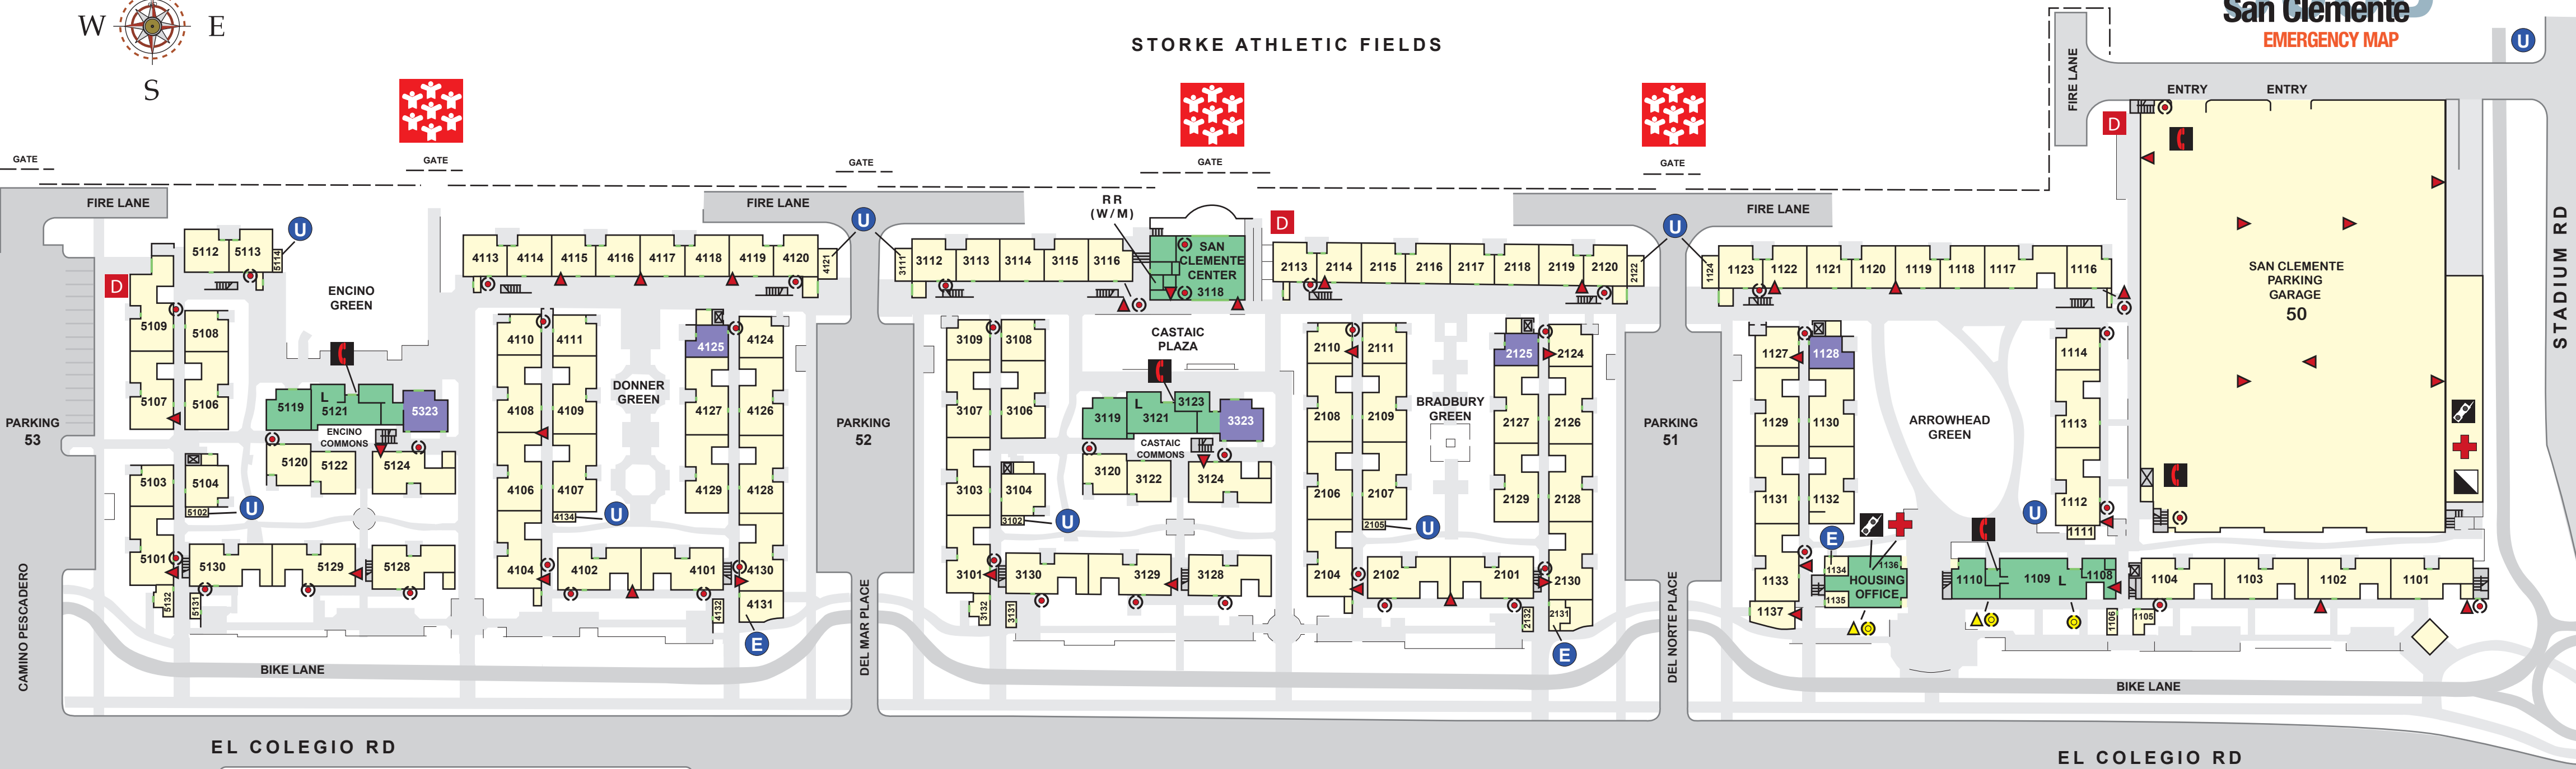

## LEGEND

	EVACUATION SITE		EMERGENCY PHONE		FIRE EXTINGUISHER		ELECTRICAL SHUT-OFF		LAUNDRY
	DISASTER KIT		EMERGENCY RADIO		FIRE PULL STATION		UTILITY SHUT-OFF (WATER - INSIDE GAS - OUTSIDE)		ELEVATORS
	FIRST AID KIT		COMMON ROOMS & ADMIN (1ST FL ONLY)		FIRE PULL / EXTING. STATION(2ND & 3RD FLOOR)		SAFETY CORNER		LIVE-IN STAFF ROOMS