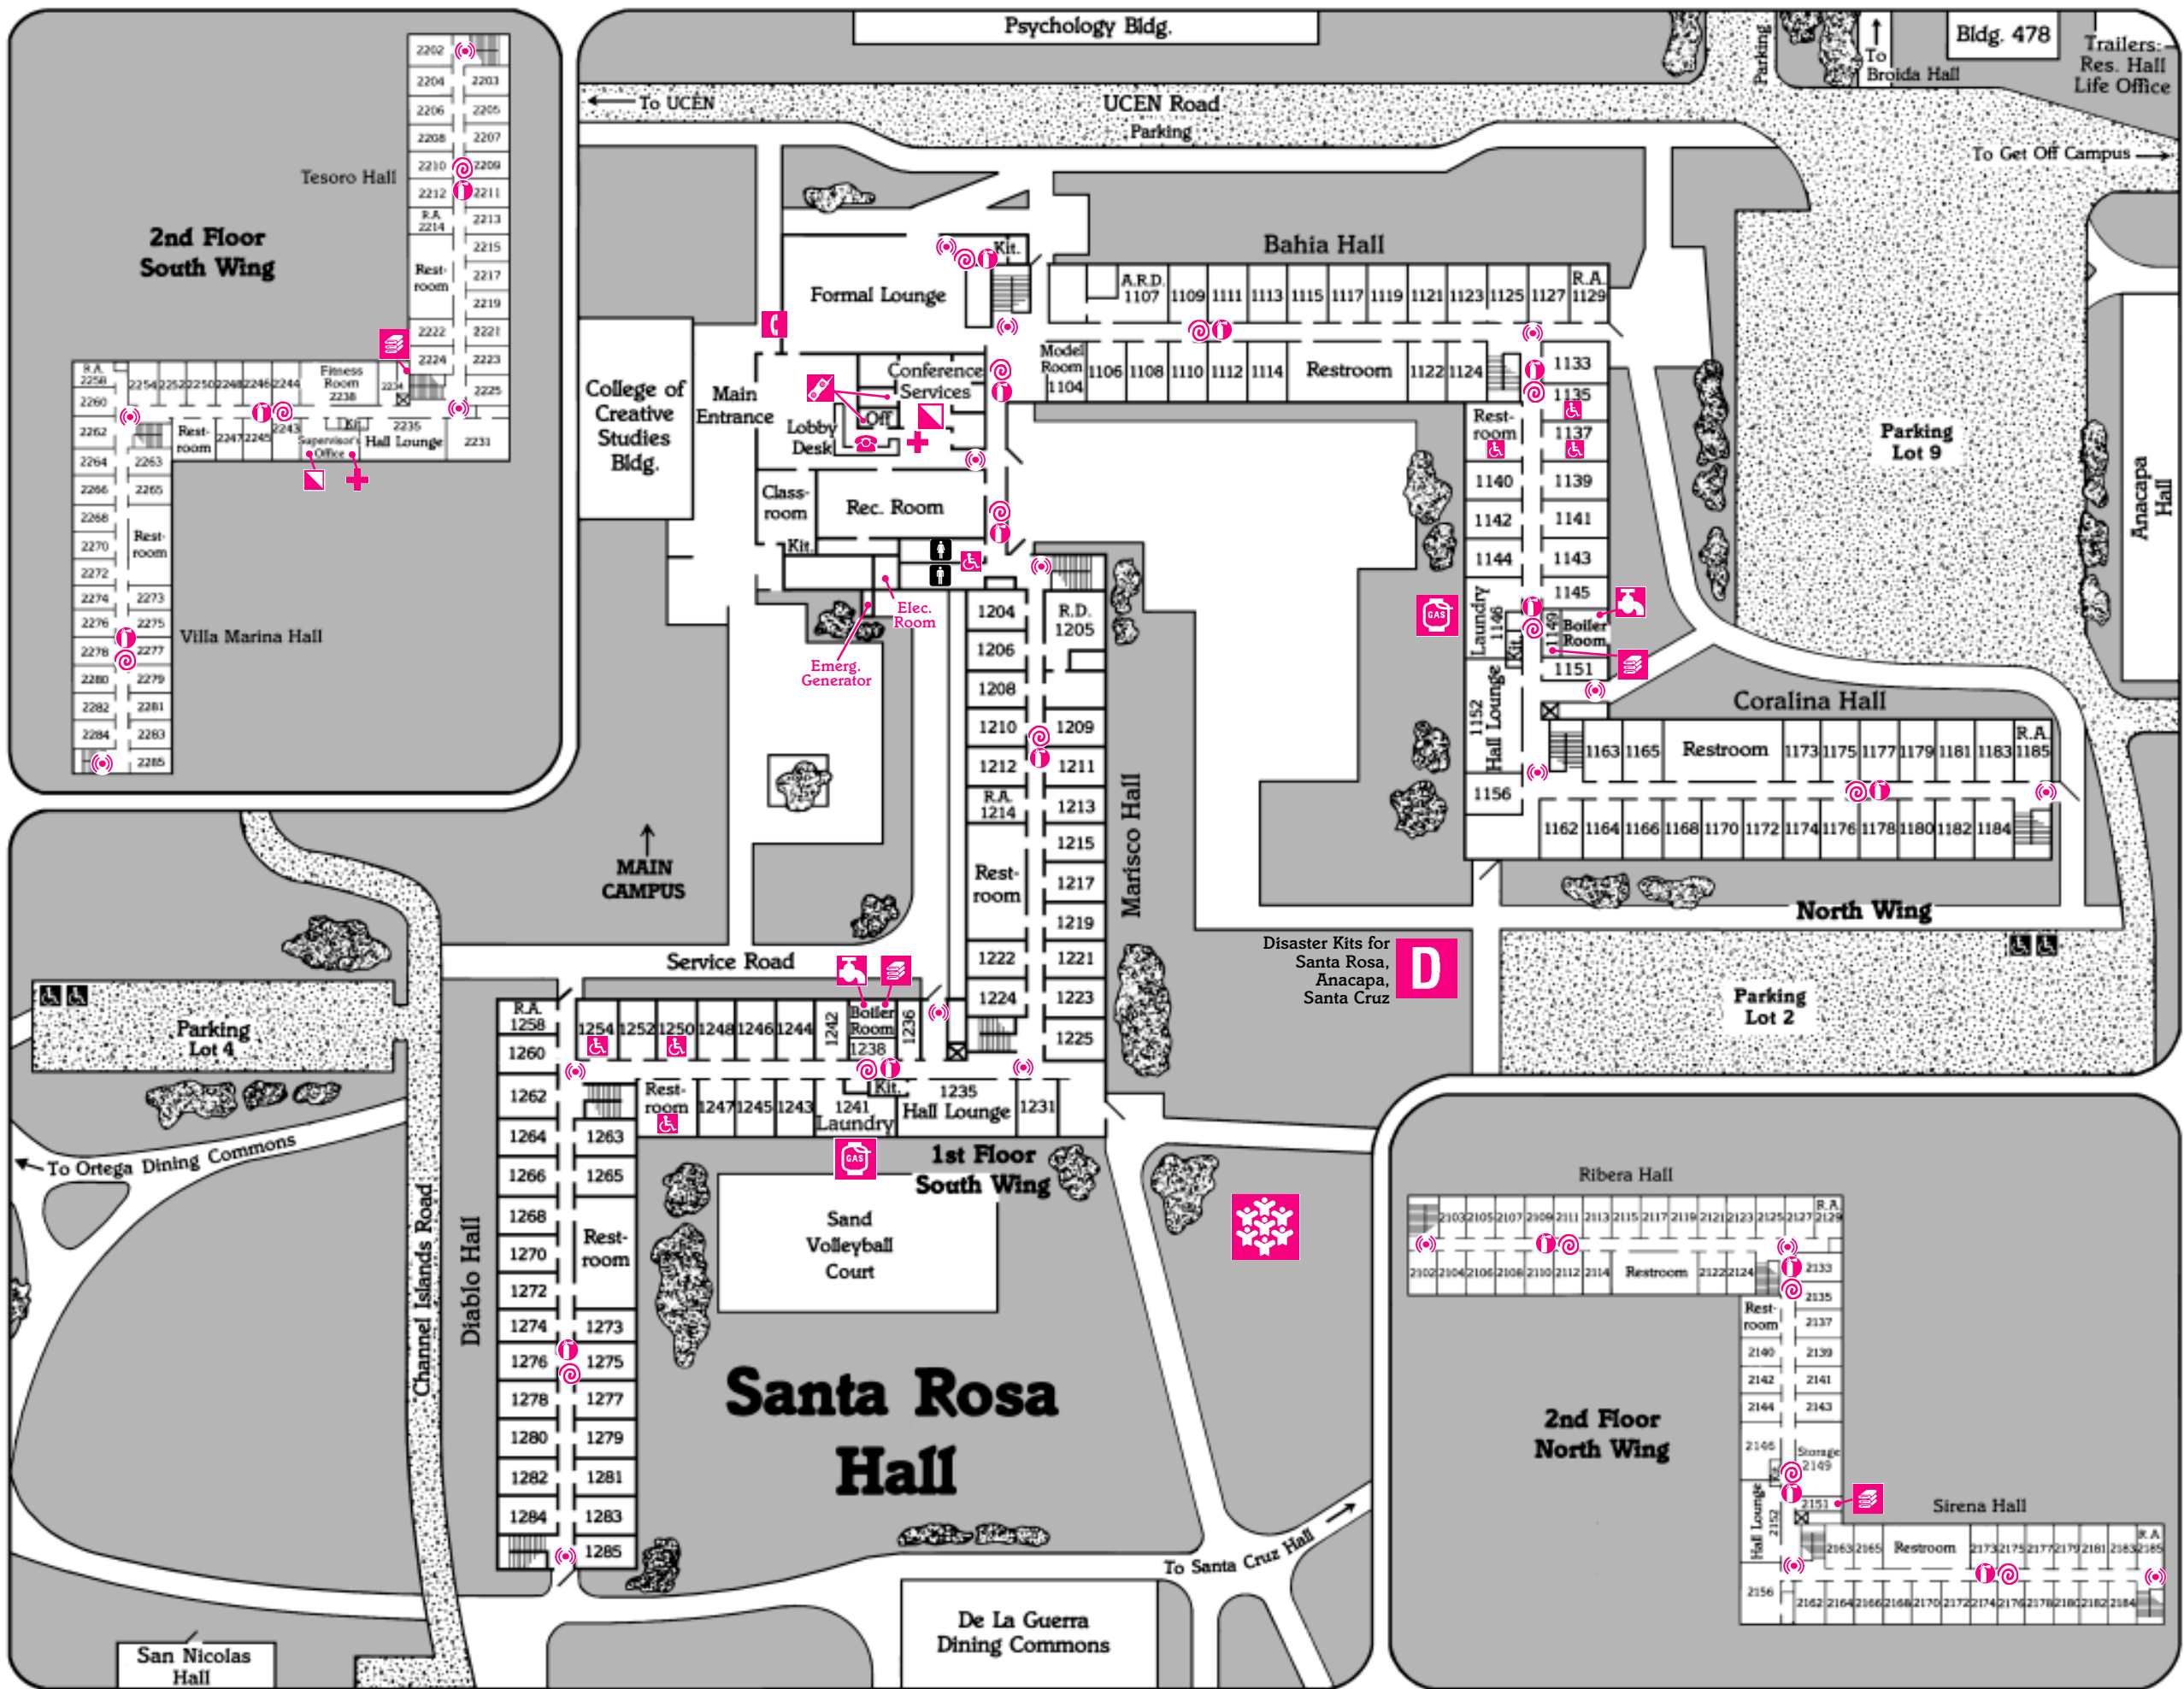

Santa Rosa Residence Hall

Emergency Information Legend

-  Evacuation Site (On grass area)
-  Disaster Kit Location
-  Gas Shut-Off Location
(Do not shut off unless you smell gas)
-  Water Shut-Off Location
(Three valves)
-  First Aid Kit
-  Safety Corner
-  Emergency Radio
-  Blanket Location
-  Fire Alarm Pull-Box
-  Fire Hose
-  Fire Extinguisher
-  Campus Emergency Phone
-  Courtesy Phone
-  Pay Phone
-  Disabled Access
-  Elevator

Housing & Residential Services
University of California, Santa Barbara

Design: Flannery Designs&Graphics