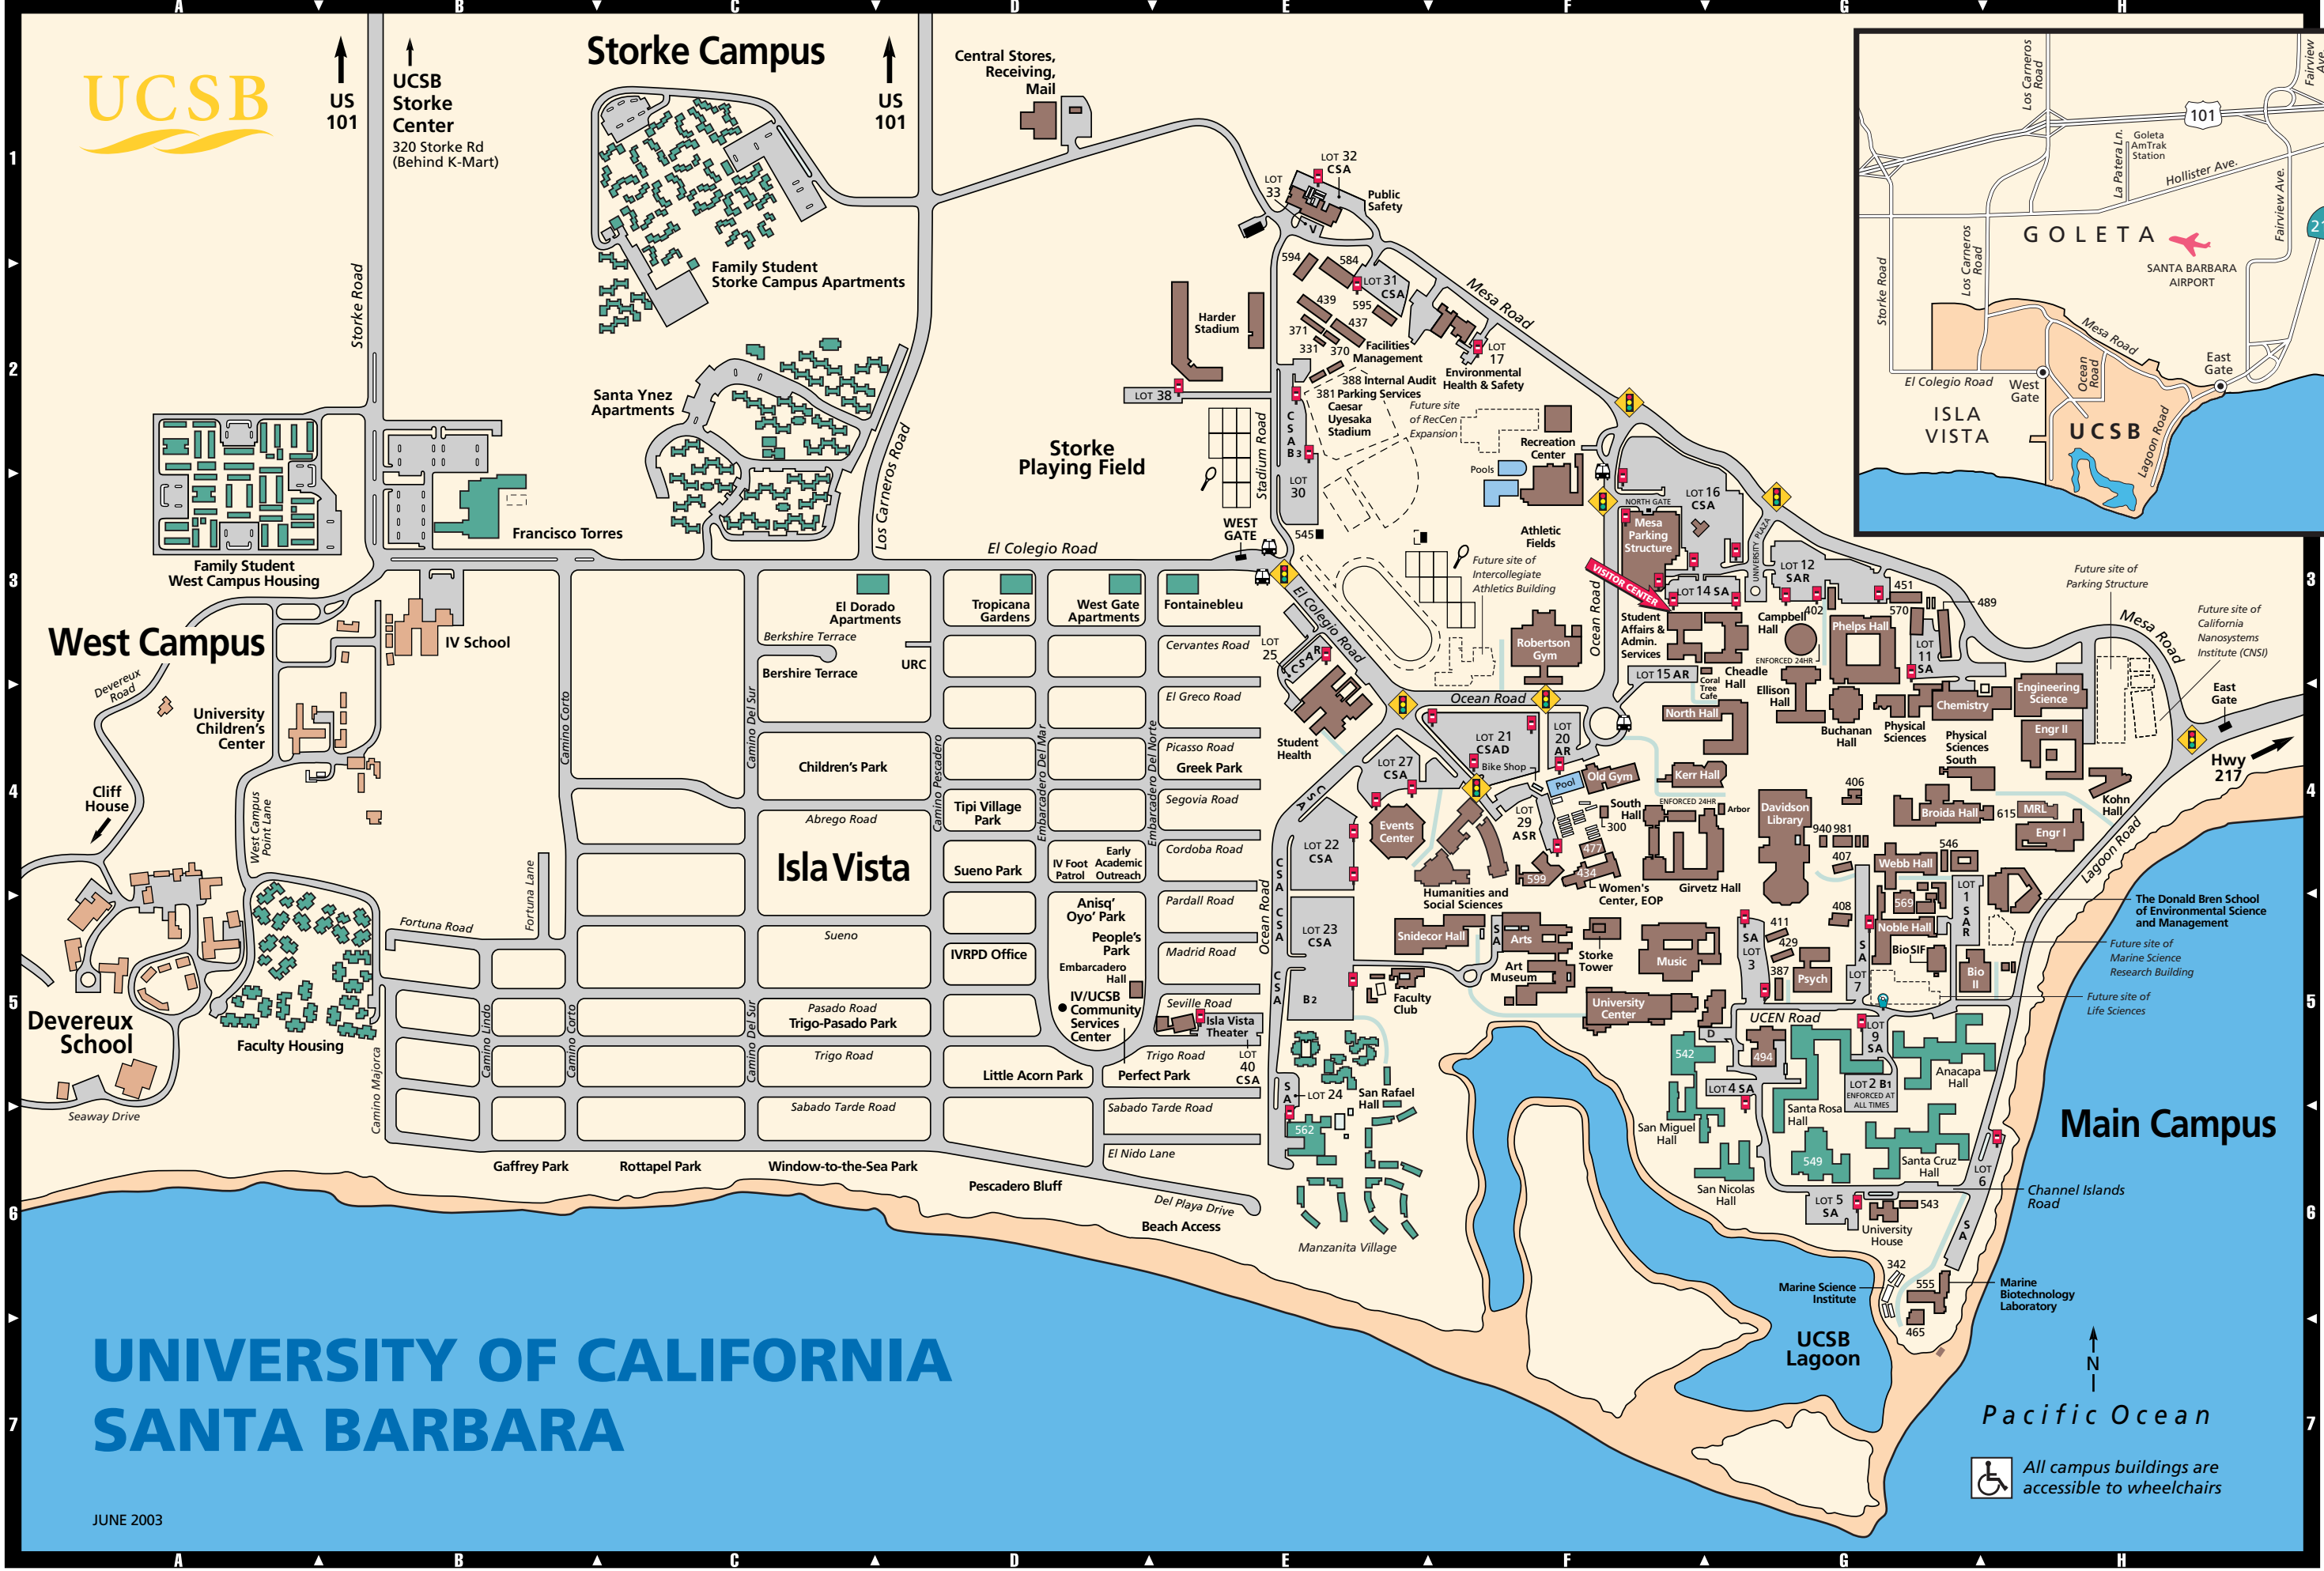

UCSB Storke Center
320 Storke Rd
(Behind K-Mart)

Storke Campus

Central Stores,
Receiving,
Mail

UNIVERSITY OF CALIFORNIA SANTA BARBARA

JUNE 2003

All campus buildings are accessible to wheelchairs