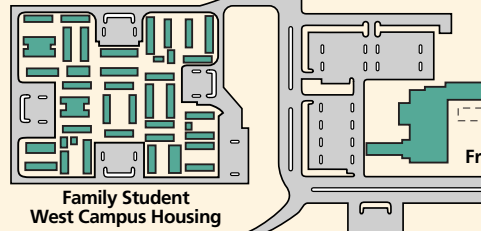

UCSB Storke Center
320 Storke Rd
(Behind K-Mart)

Storke Campus

Central Stores,
Receiving,
Mail

Storke Playing Field

West Campus

Family Student
West Campus Housing

IV School

University
Children's Center

Cliff House

Devereux
School

Faculty Housing

Isla Vista

Trigo-Pasado Park

Little Acorn Park

Window-to-the-Sea Park

Sabado Tarde Road

Pescadero Bluff

Del Playa Drive

Beach Access

Manzanita Village

El Colegio Road

Ocean Road

UCEN Road

Channel Islands Road

UCSB Lagoon

Pacific Ocean

North

US 101

Highway 217

UNIVERSITY OF CALIFORNIA SANTA BARBARA

JUNE 2003

All campus buildings are accessible to wheelchairs