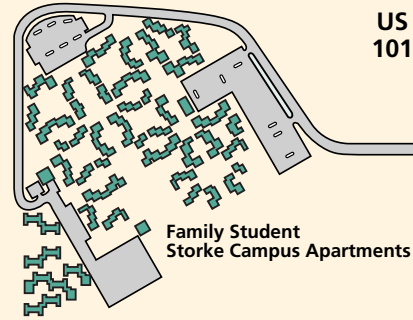

UCSB Storke Center
320 Storke Rd
(Behind K-Mart)

Storke Campus

Central Stores,
Receiving,
Mail

Storke Playing Field

West Campus

Family Student
West Campus Housing

IV School

University
Children's Center

Cliff House

Devereux
School

Faculty Housing

Isla Vista

Trigo-Pasado Park

Little Acorn Park

Window-to-the-Sea Park

Sabado Tarde Road

Pescadero Bluff

Del Playa Drive

Beach Access

Manzanita Village

El Colegio Road

Ocean Road

UCEN Road

Channel Islands Road

UCSB Lagoon

Pacific Ocean

North

US 101

Highway 217

UNIVERSITY OF CALIFORNIA SANTA BARBARA

JUNE 2003

All campus buildings are accessible to wheelchairs